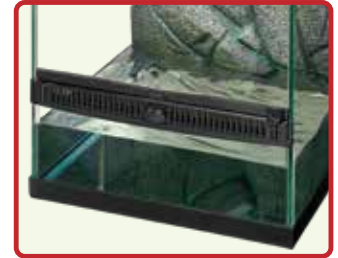

- Removable/replaceable doors
- Powder-coated, rust-resistant screens
- Drop-in plastic humidity seals for tropical applications
- 4" water-tight bottom (3" on 12" x 12" terrariums)
- Screened hinged lid for easy access and better air flow
- Tight, small door gaps for added security
- Realistic rock foam background
- Doors lock to the frame and include pins for added security

40 Breeder

Inserts to help maintain humidity

Durable locking knobs and pins for added security

Powder-coated screen for rust protection

3" water tight bottom

Realistic rock foam background

Hinged tops can be rotated for easy access

Removable doors

FRONT OPENING TERRARIUMS

	ITEM NO.	RETAIL UPC NO.	PACKAGE SIZE
Front Opening Terrarium 12" x 12" x 15"	100128060	096316280601	13.375 x 13.375 x 16.375
Front Opening Terrarium 12" x 12" x 20"	100128061	096316280618	13.375 x 13.375 x 21.375
Front Opening Terrarium 18" x 18" x 20"	100128062	096316280625	19.375 x 19.375 x 21.375
Front Opening Terrarium 18" x 18" x 25"	100128063	096316280632	19.375 x 19.375 x 26.375
Front Opening Terrarium 30" x 12" x 16"	100128064	096316280649	31.5 x 13.875 x 17.375
Front Opening Terrarium 36" x 18" x 20"	100128065	096316280656	37.5 x 19.5 x 21.5