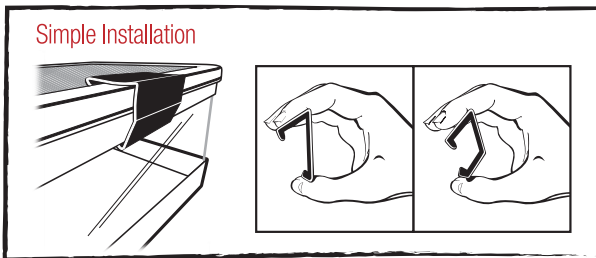

HEAVY DUTY SCREEN CLIPS

Keep Reptiles Safe and Secure

These all-metal screen clips fasten securely to enclosure tops and frames. Their heavy duty construction provides extra security to keep reptiles safely inside their enclosures.

Available in two sizes.